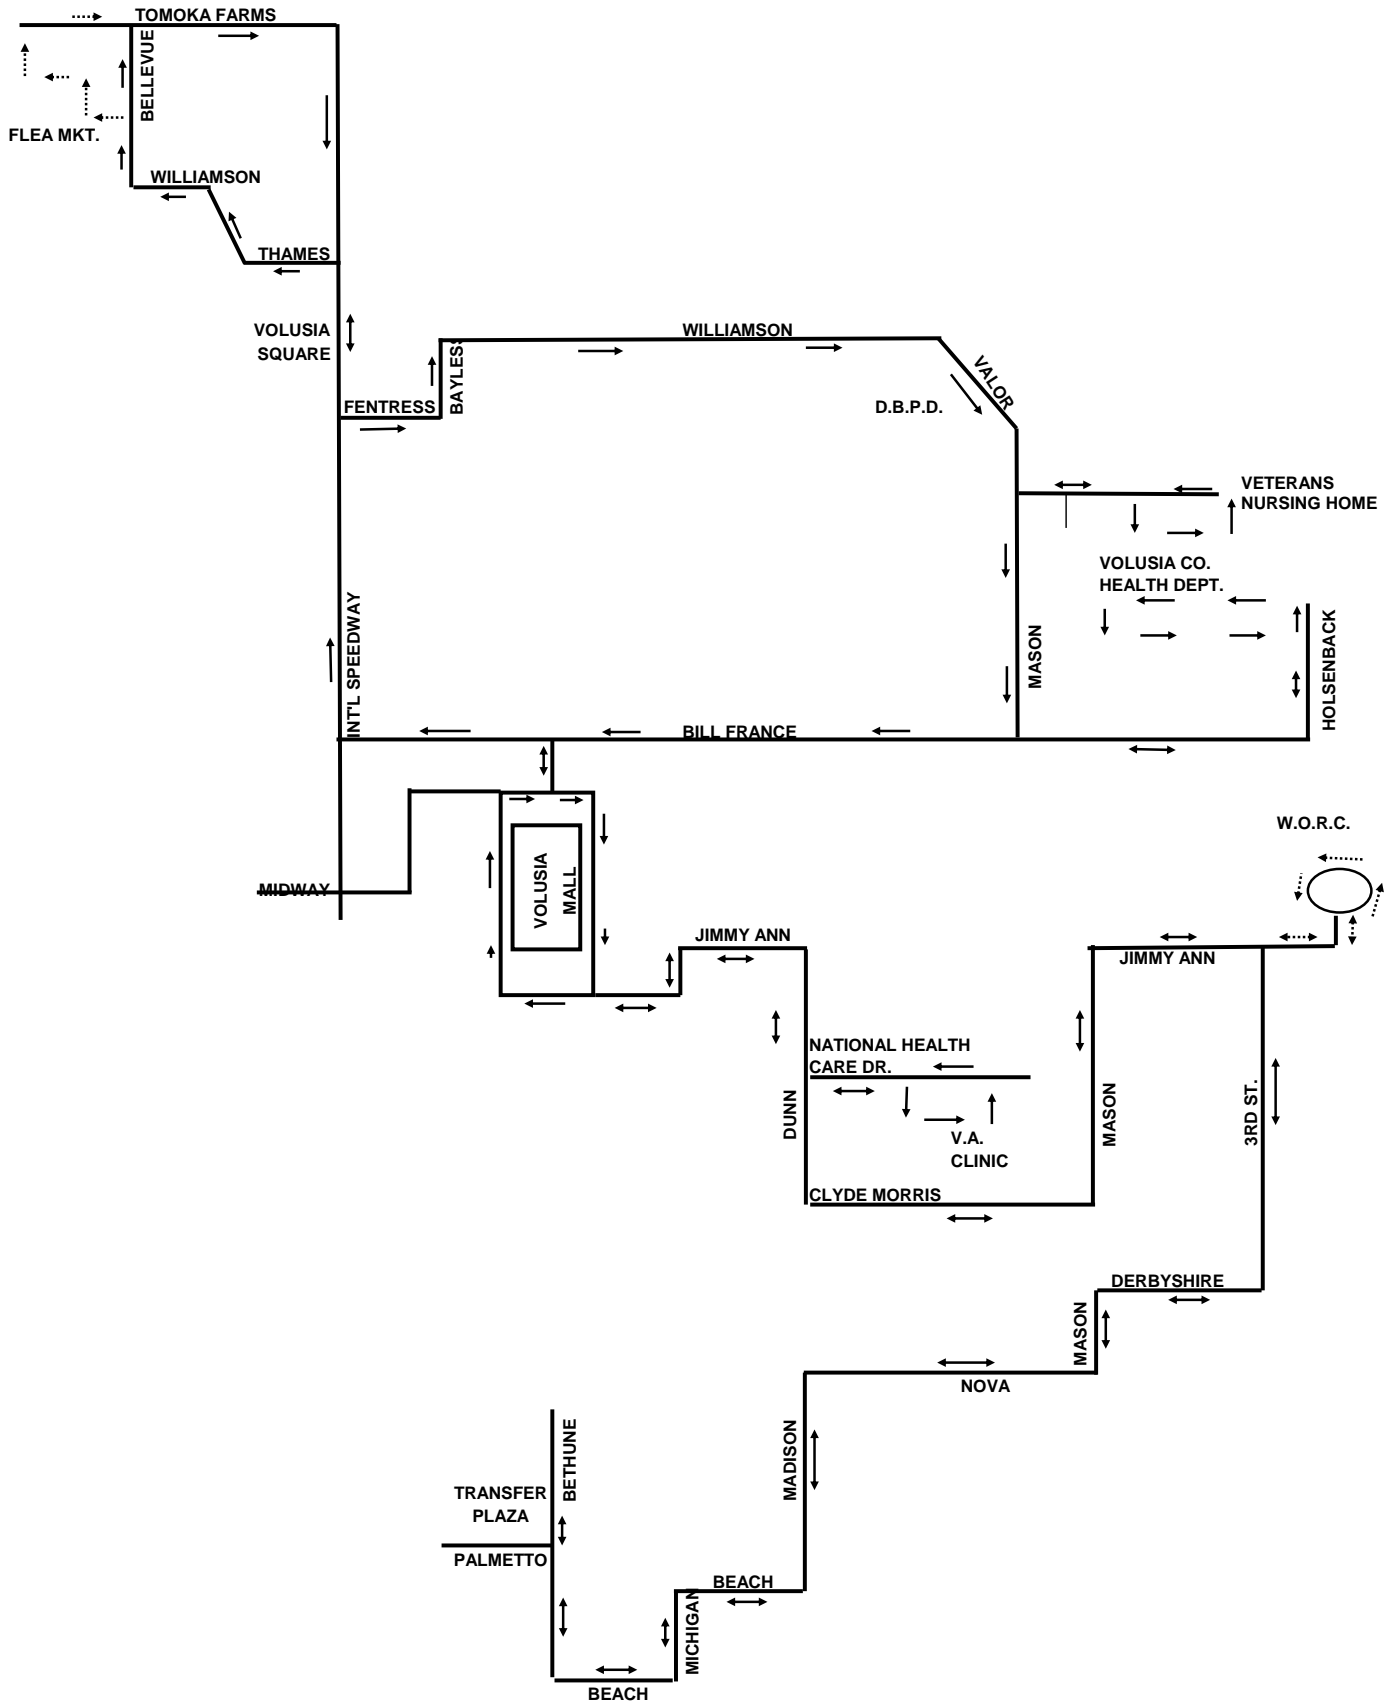

ROUTE 11 MASON AVE.

EFFECTIVE: 1/24/10

N →

LEGEND→

FLEA MARKET TRIPS ON FRIDAY AND SATURDAY
AT TOMOKA FARMS RD.

- All times shown in **bold** are p.m. trips.
- All trips shown in **blue** do not operate on Saturdays.
- **(E)** Indicates end of schedule.

Departs Gate N-2 Outbound to Volusia Mall/I-95

Transfer Plaza	Nova/Mason	3rd St./ Jimmy Ann	V.A. Clinic	Volusia Mall/ Main Entrance	Volusia Square/ Thames Rd.	Daytona Flea Market
6:17	6:27	6:33	-:-	6:43	6:51	6:54
7:02	7:13	7:20	-:-	7:32	7:41	7:44
8:02	8:13	8:20	8:26	8:32	8:41	*8:44
9:02	9:13	9:20	9:26	9:32	9:41	*9:44
10:02	10:13	10:20	10:26	10:32	10:41	*10:44
11:02	11:13	11:20	11:26	11:32	11:41	*11:44
12:02	12:13	12:20	12:26	12:32	12:41	*12:44
1:02	1:13	1:20	1:26	1:32	1:41	*1:44
2:02	2:13	2:20	2:26	2:32	2:41	*2:44
3:02	3:13	**3:20	3:26	3:32	3:41	*3:44
4:02	4:13	4:20	4:26	4:32	4:41	*4:44
5:02	5:13	5:20	-:-	5:30	5:39	5:42
6:02	6:13	6:20	-:-	6:30	6:39	(E)6:42

** Recoge los pasajeros de U.C.P. a las 3:20 p.m. y los transporta hacia el Volusia Mall hacia la ruta 60.