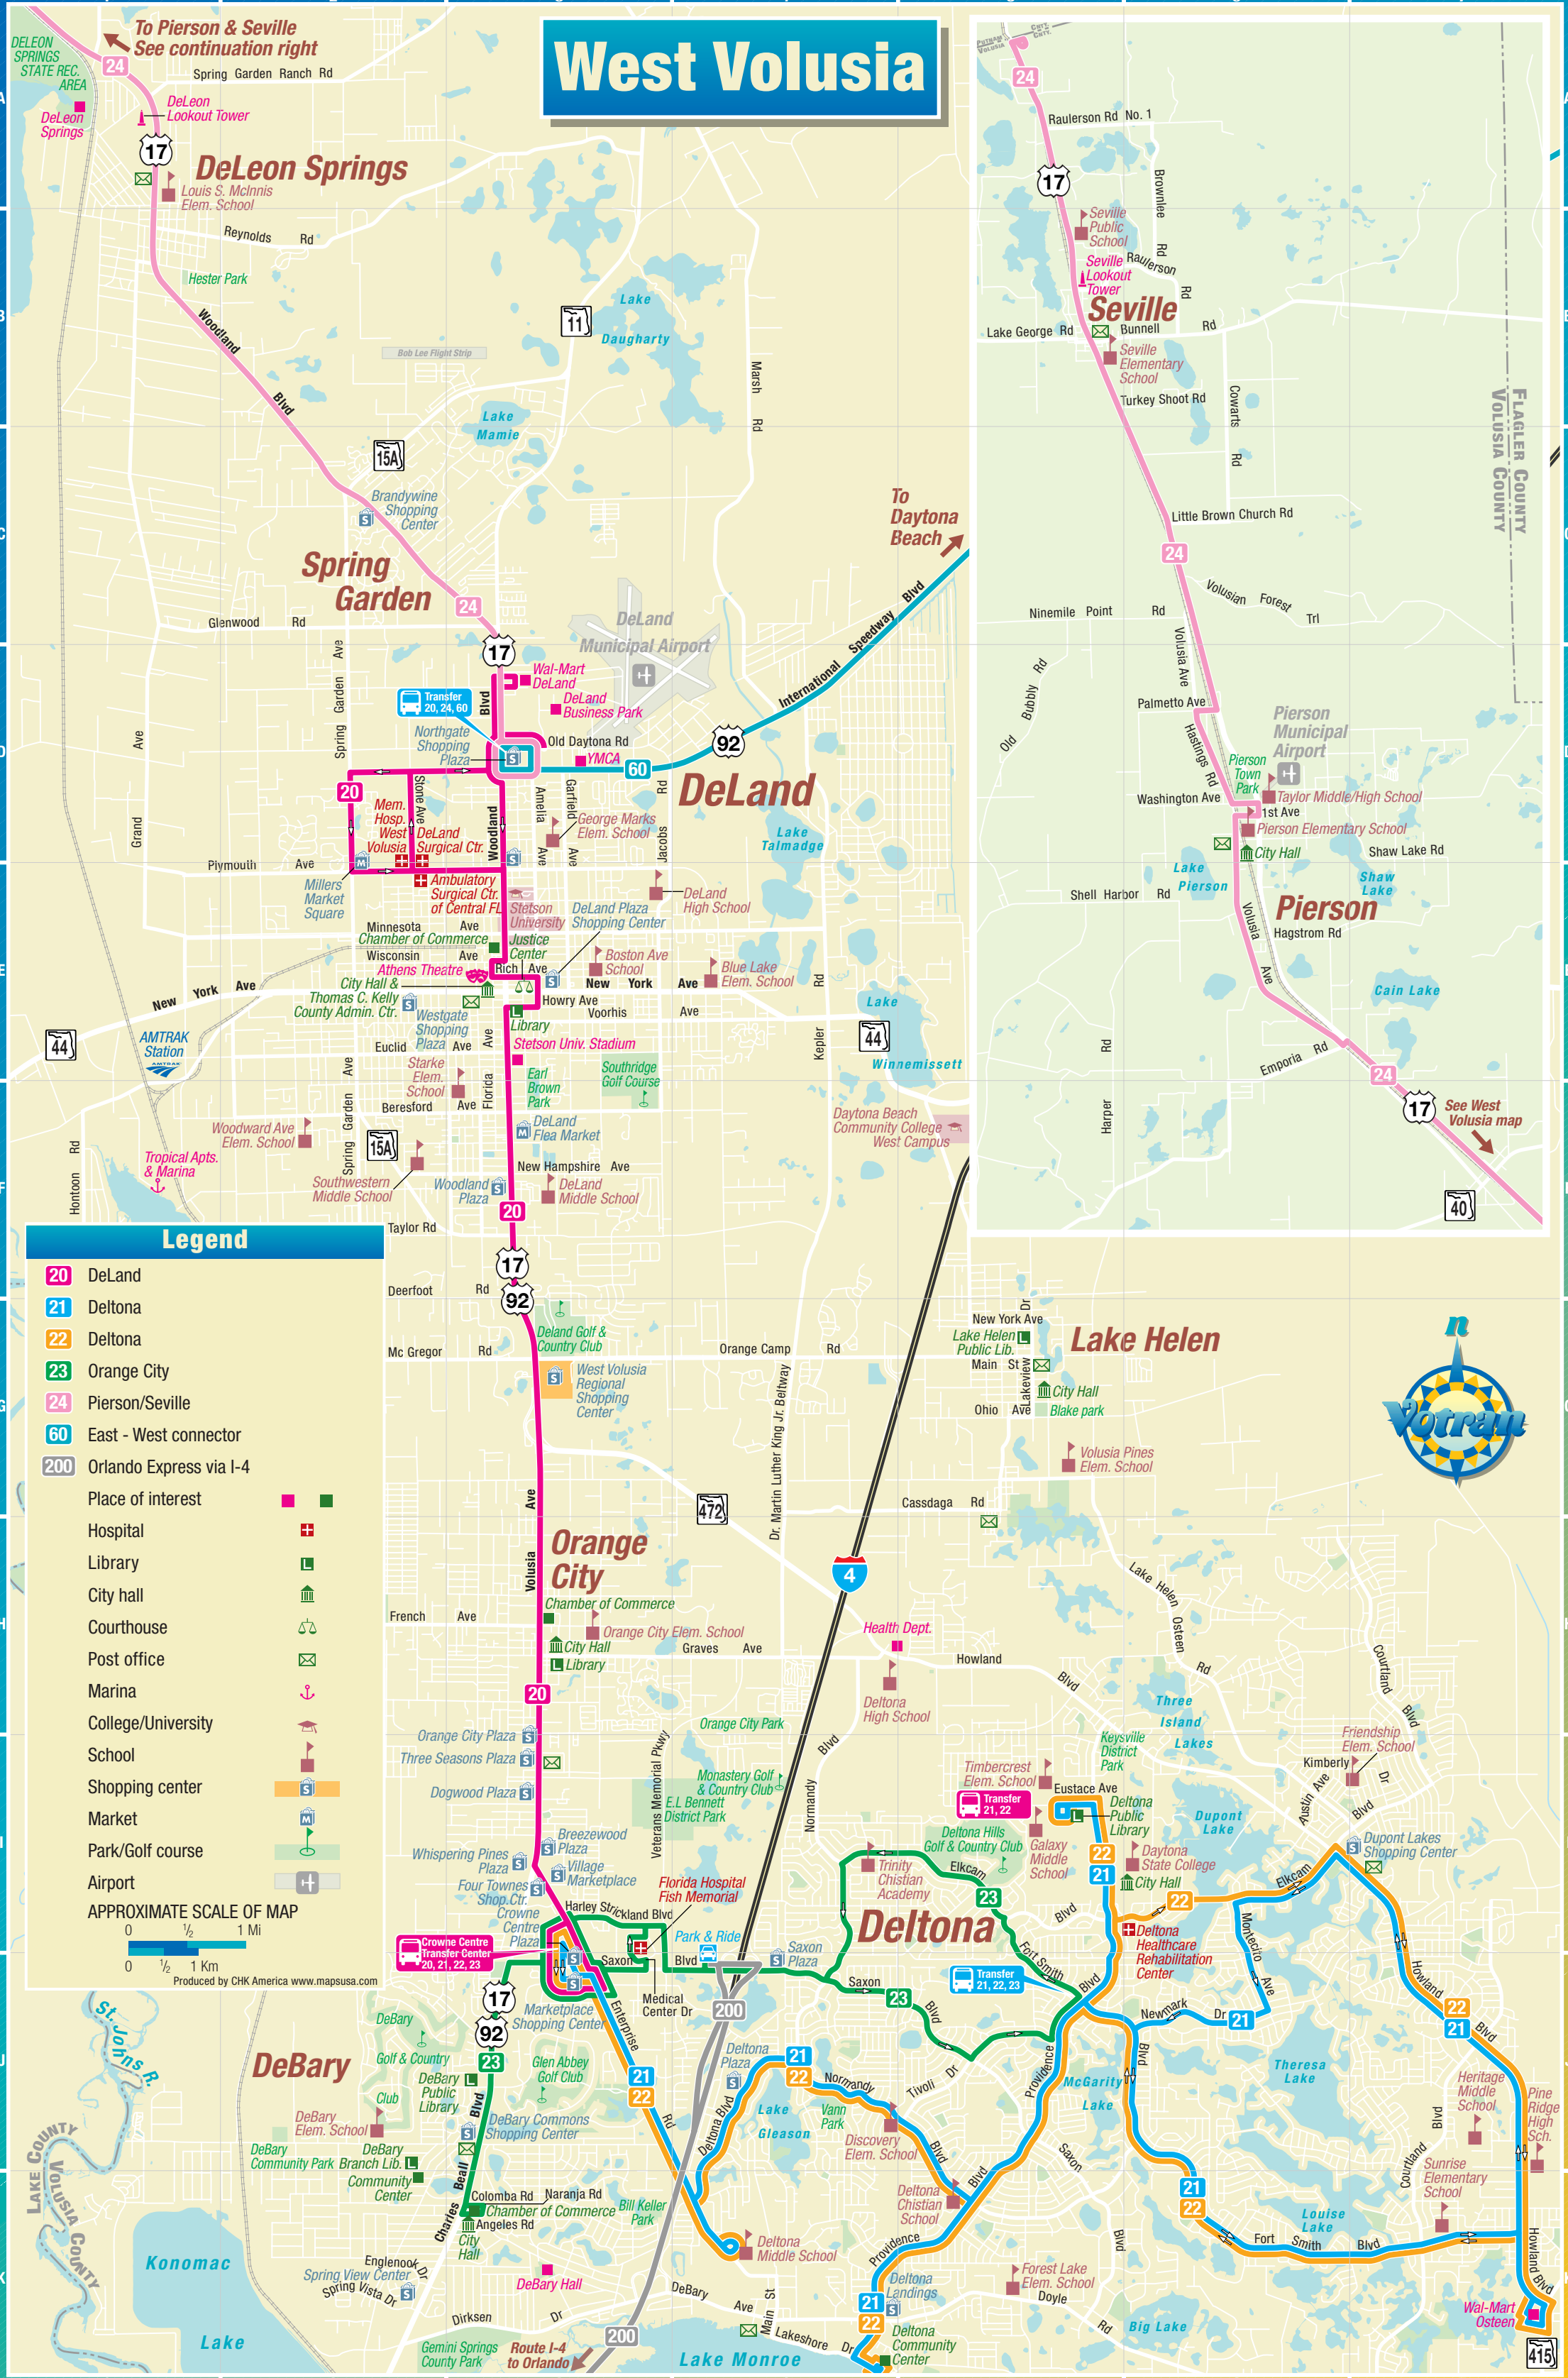

West Volusia

Legend

- 20 DeLand
 - 21 Deltona
 - 22 Deltona
 - 23 Orange City
 - 24 Pierson/Seville
 - 60 East - West connector
 - 200 Orlando Express via I-4
 - Place of interest ■ ■
 - Hospital +
 - Library L
 - City hall H
 - Courthouse S
 - Post office M
 - Marina ⚓
 - College/University U
 - School S
 - Shopping center S
 - Market M
 - Park/Golf course G
 - Airport +
- APPROXIMATE SCALE OF MAP
- 0 1/2 1 Mi
- 0 1/2 1 Km
- Produced by CHK America www.mapsusa.com

A B C D E F G H I J K

1 2 3 4 5 6 7

To Pierson & Seville
See continuation right

To Daytona Beach

See West Volusia map

LAKE COUNTY
VOLUSIA COUNTY

FLAGLER COUNTY
VOLUSIA COUNTY

415